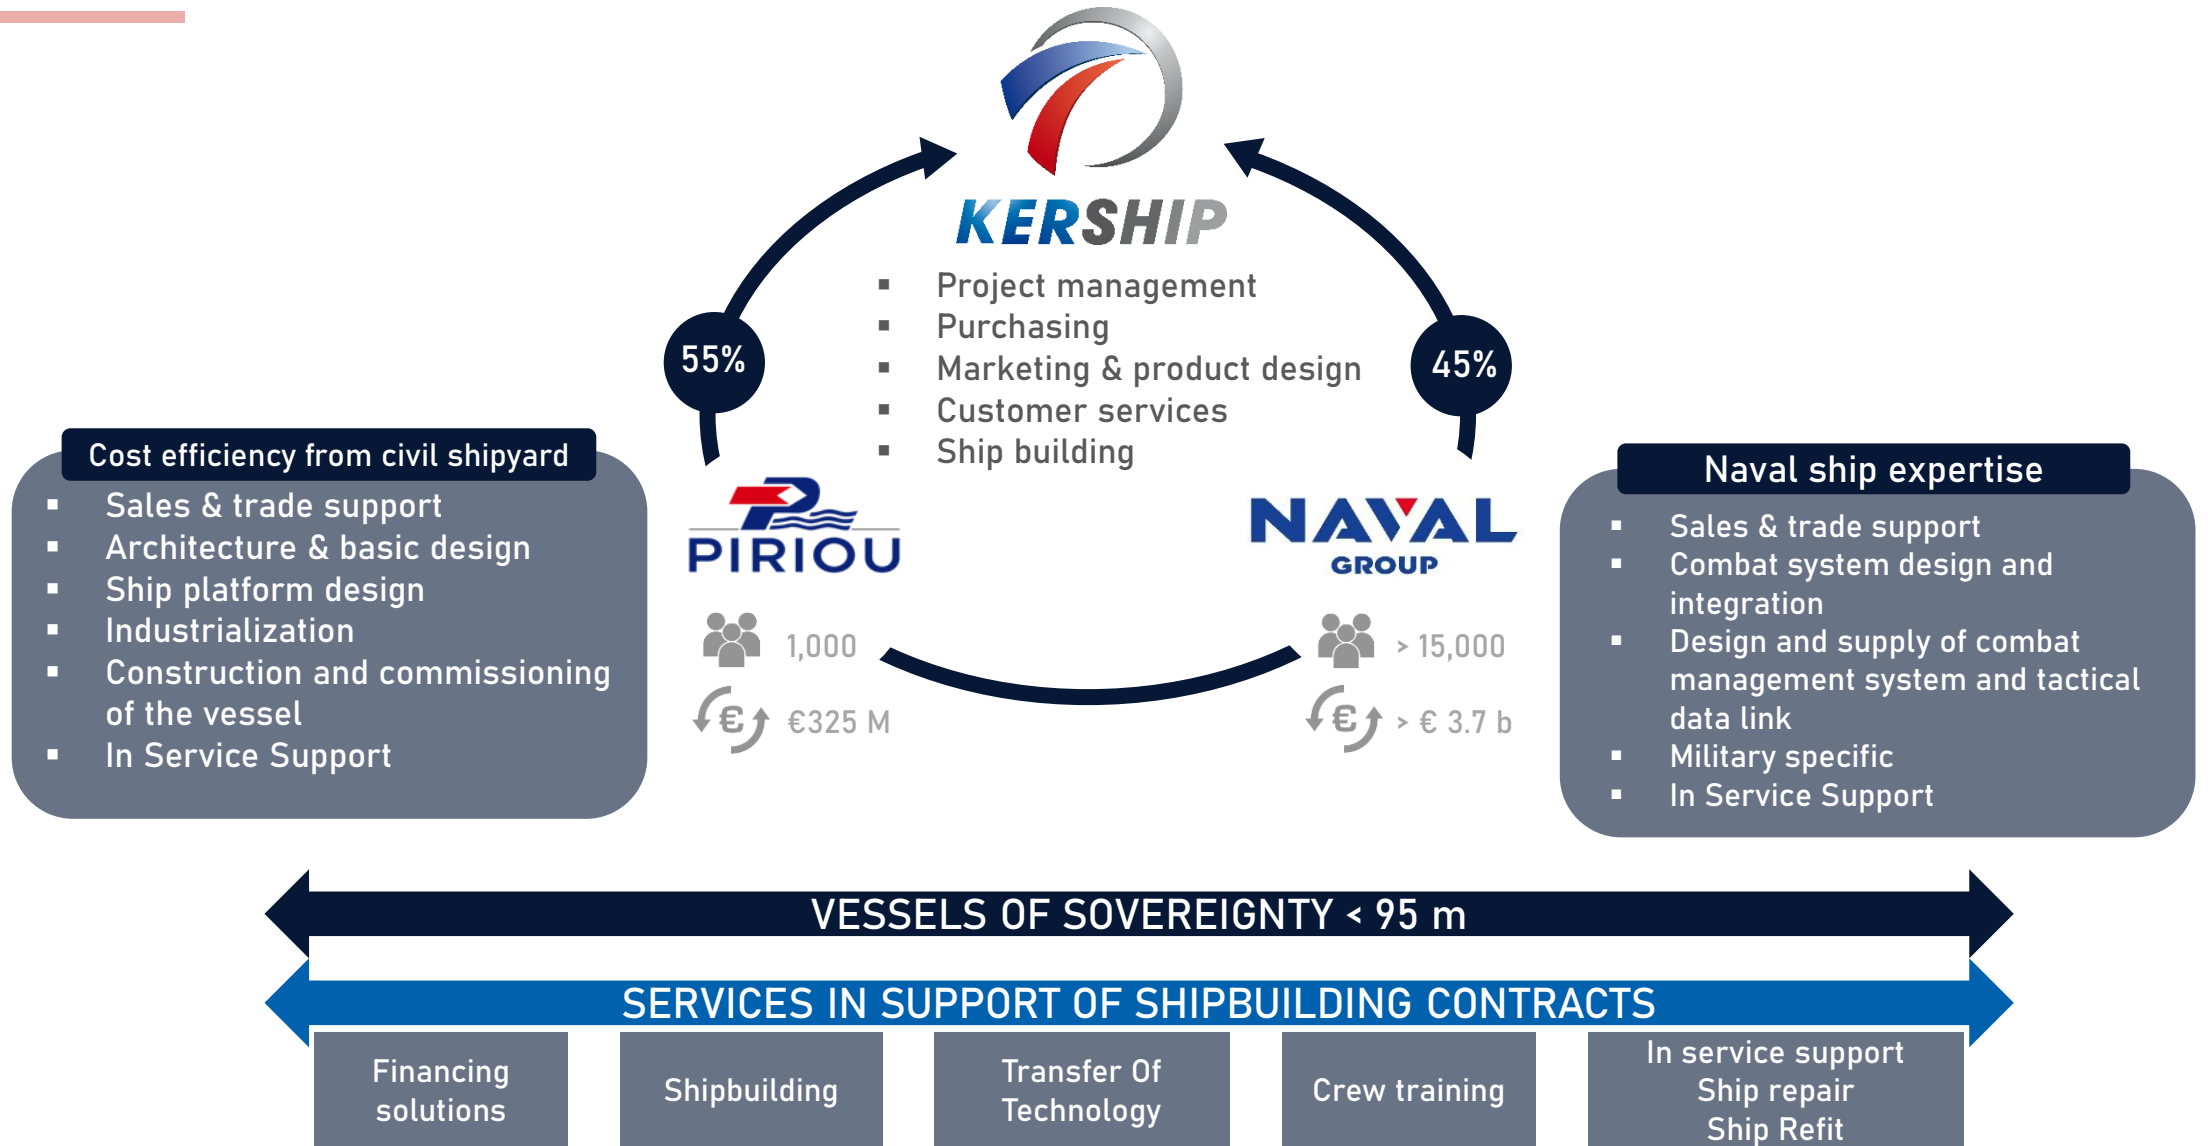

KERSHIP

KERSHIP – BORN IN 2013

A STRATEGIC ALLIANCE BETWEEN PIRIOU & NAVAL GROUP

INDUSTRIAL FACILITIES

IN CONCARNEAU

Capacities:

- 25,000m² of storage area
- 15,000m² of industrial buildings (8 halls)
- Capacity to build under cover up to 100m
- Synchro lift of 2,000T & 400T Gantry
- Dry dock 130 x 27m

ISO 9001
BUREAU VERITAS
Certification

IN LORIENT

Capacities:

- 10,000 m² of industrial buildings (3 assembly halls)
- 13,000 m² of land
- A 3,000 T launch ramp with a draught of 5.5 m

ISO 9001
BUREAU VERITAS
Certification

IN GIURGU - ROMANIA

Capacities:

- 15 Ha of land
- 30 000 m² workshops
- 4 units of 110 m assembly halls
- 3000 T and 110 m lifting capacity synchrolift
- 250 m outfitting quay

ISO 9001
BUREAU VERITAS
Certification