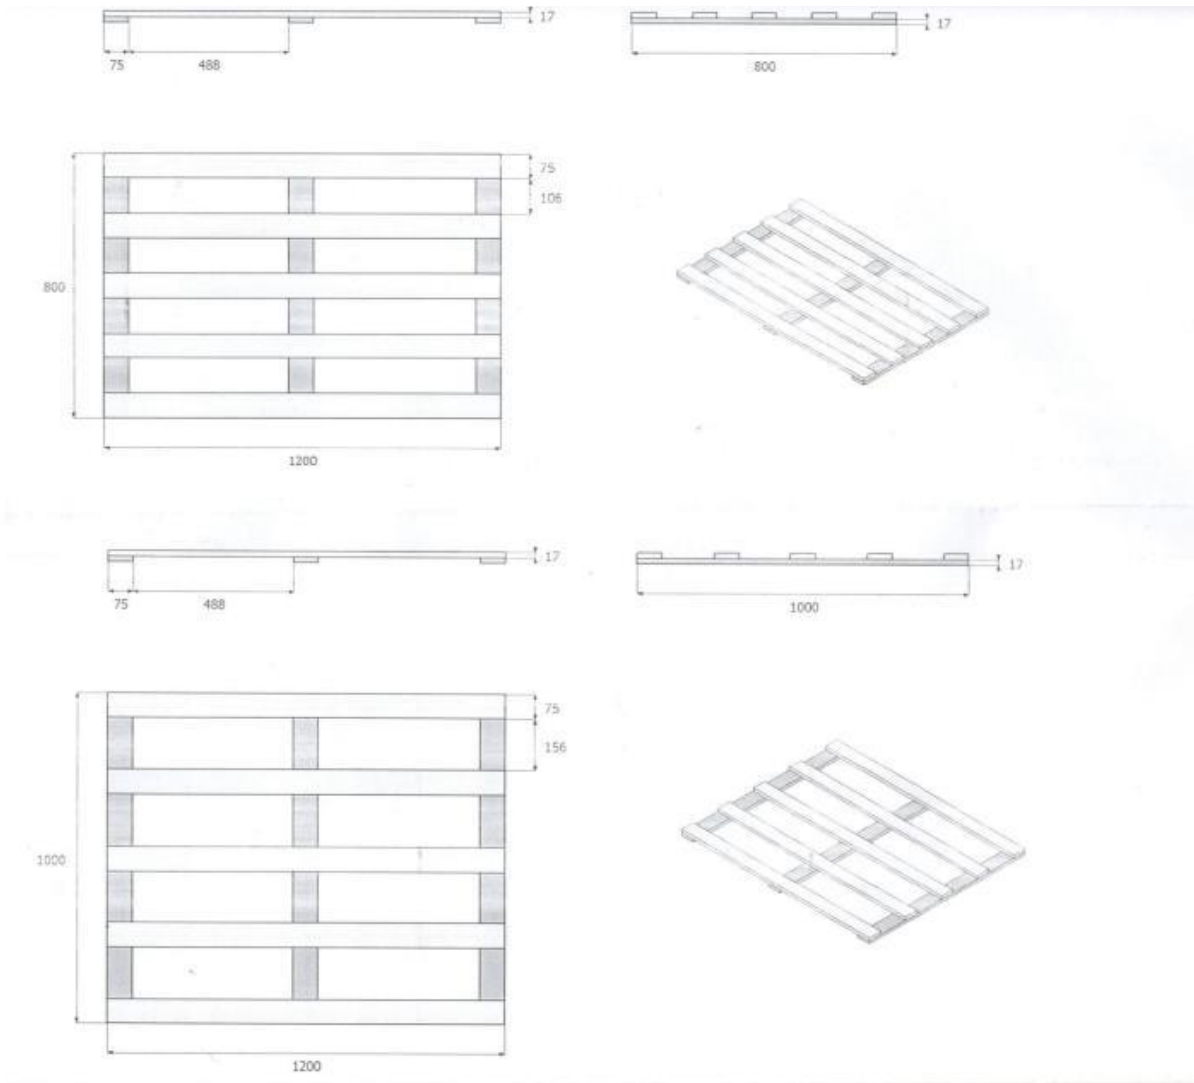

Specifications

Trays 800 x 1200 and Trays 1000 x 1200 :

See below (dimensions in mm) :

Quantities :

-Trays 800 x 1200 / 8,000 months

-1000 x 1200 trays / 8,000 months

Delivery by full truckload on wooden pallets, trays not nested (see photo below)

Bottom lead 1200 x 75 x 17 (bottom boards)

Length : 1200 mm

Width: 75 mm

Thickness: 17 mm

Quantities: approximately 25,000 / month

Delivery: On 800 x 1200 wooden pallets (see photos below)

wooden or chipboard blocks

dimensions: 70 mm x 70 mm x 85 mm (height)

Quantities: 100,000/month

Delivered on 800 x 1200 wooden pallets (see photo below)

Our finished product :